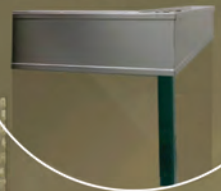

ARIZONA | SHOWER DOOR

Optional Square Header/Curb Available

Optional Square Handle Available

MP-I-90
Mini Hinge Inline with 90° Panel, Polycarbonate Sweep, 1/4" Glass, and 8" Tubular Pull
Shown with Optional Glass to Glass Corner