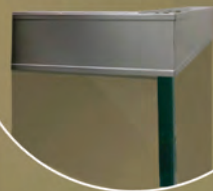

Optional Square Handle Available