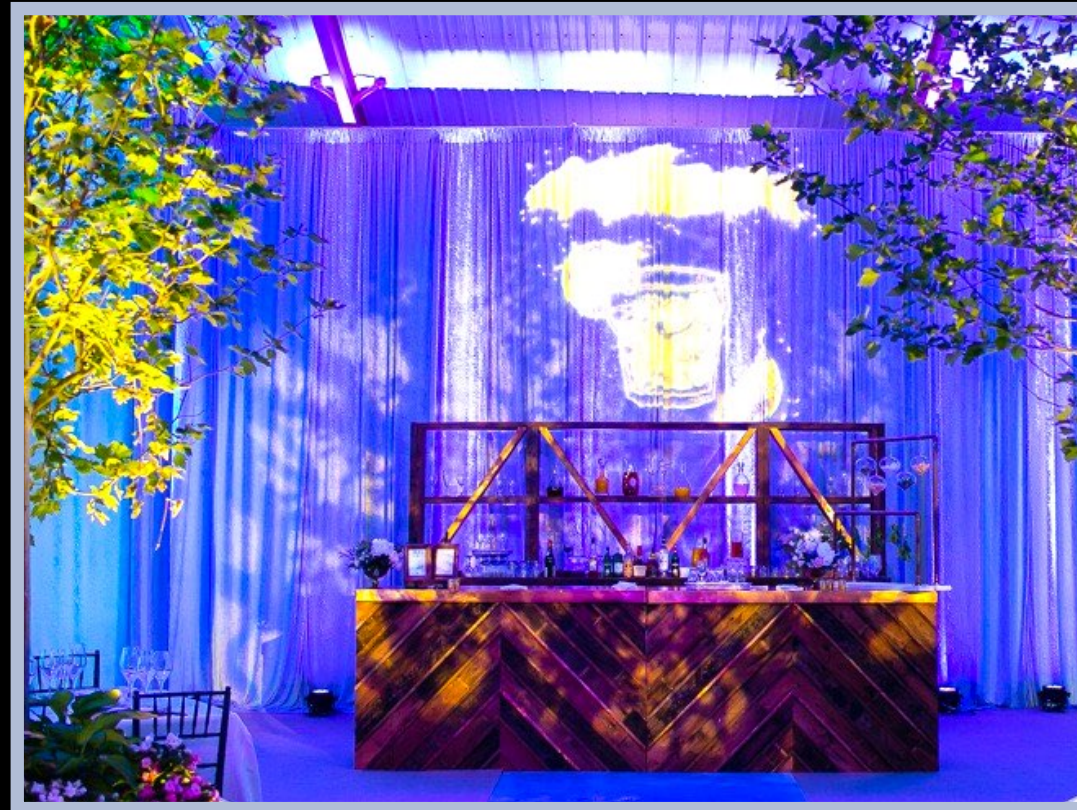

VENUES, LOUNGES & PAVILIONS