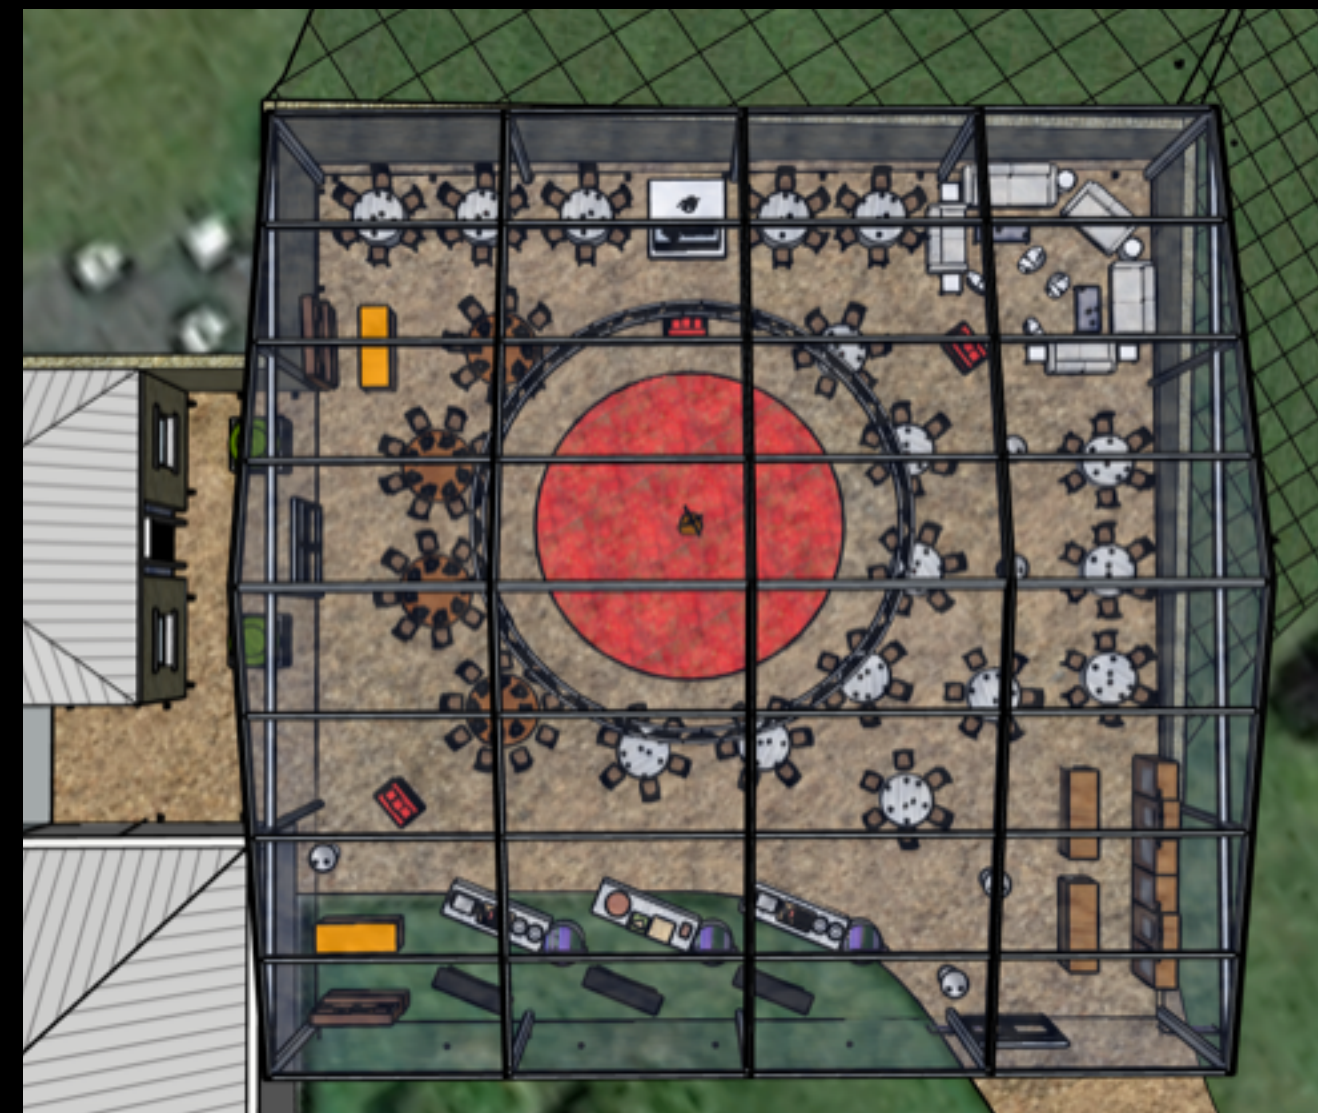

EXPERIENCES

SETTINGS

SETTINGS

30 x 30 FIELD-SIDE FLOOR PLAN

40 x 40 BAR & LOUNGE

Shown is a 40 x 40 tent with sides, white perimeter fencing, and a range of decor and room sets. Larger set ups can also be designed and deployed.

30 x 45 VIP BERM POSITION

30 x 45 VIP BERM POSITION

60 x 60 CLEAR @ 28 FEET — CUSTOM BUILD

20 x 60 ARENA OVERLOOK

Arena Overlook perfect for extended season entertainment in all weather arenas