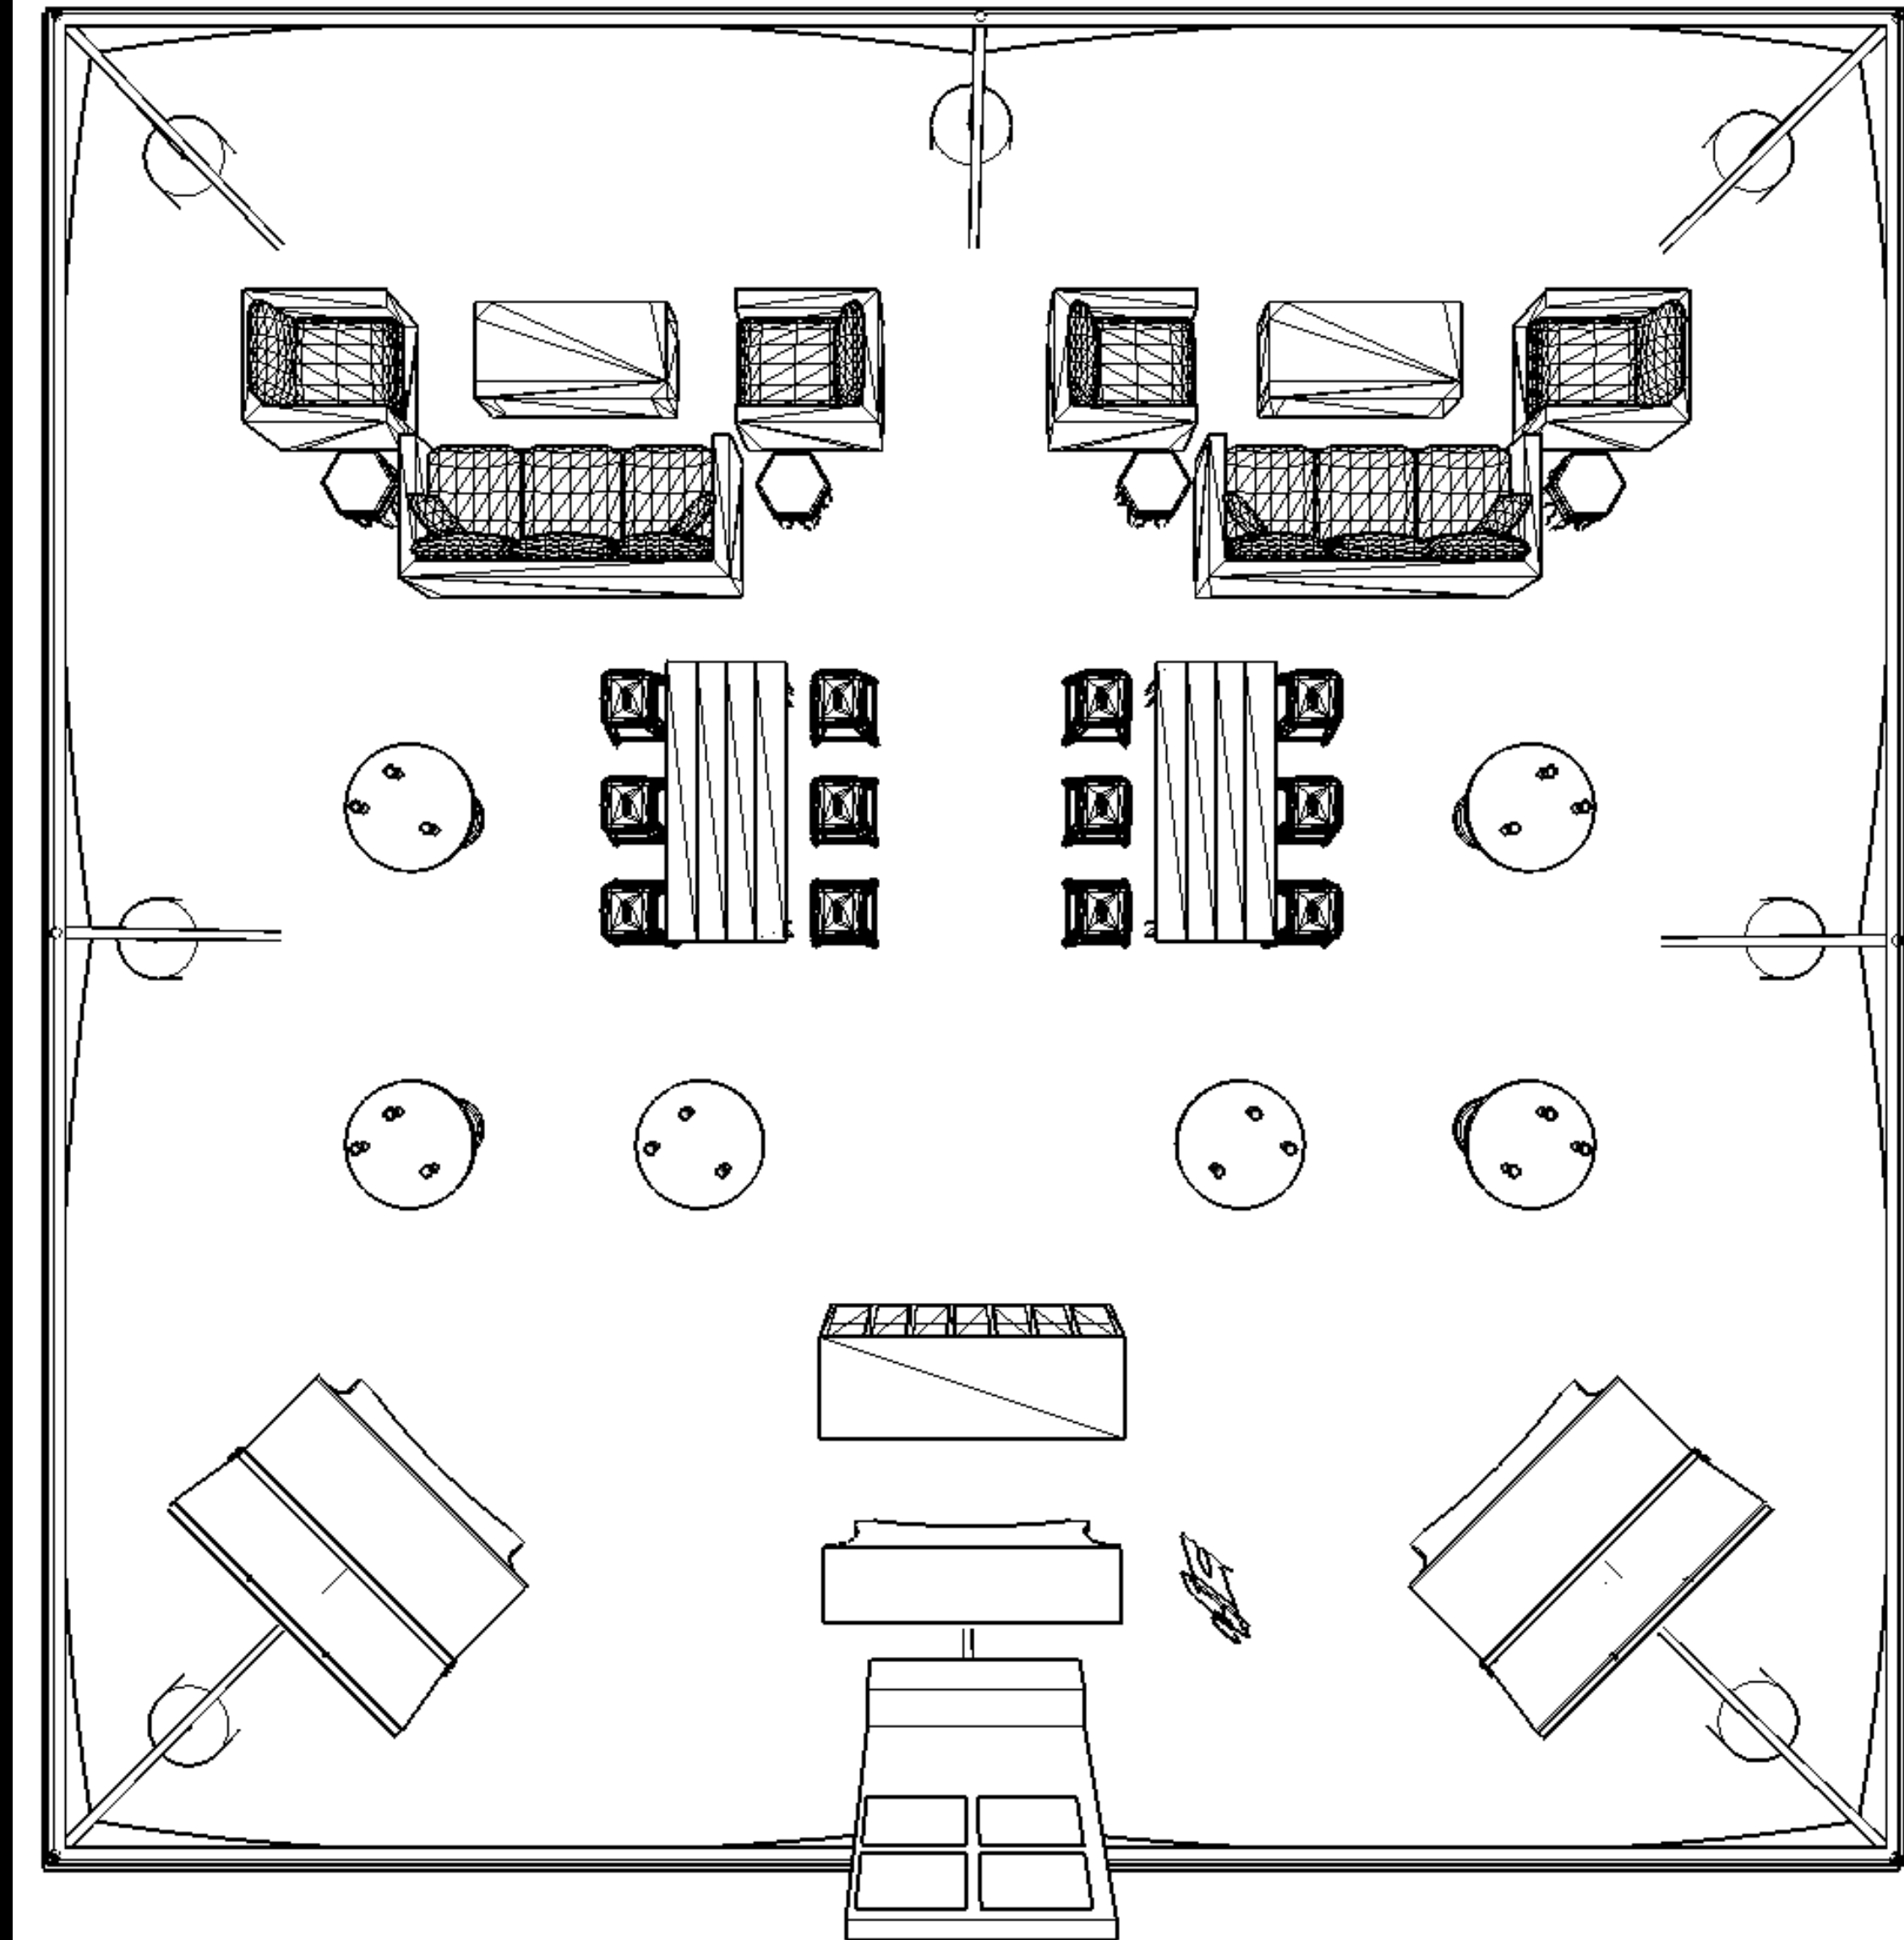

EXPERIENCES

SETTINGS

SETTINGS

30 x 30 FIELD-SIDE FLOOR PLAN

40 x 40 BAR & LOUNGE

Shown is a 40 x 40 tent with sides, white perimeter fencing, and a range of decor and room sets. Larger set ups can also be designed and deployed.

30 x 45 VIP BERM POSITION

30 x 45 VIP BERM POSITION

60 x 60 CLEAR @ 28 FEET — CUSTOM BUILD

20 x 60 ARENA OVERLOOK

Arena Overlook perfect for extended season entertainment in all weather arenas