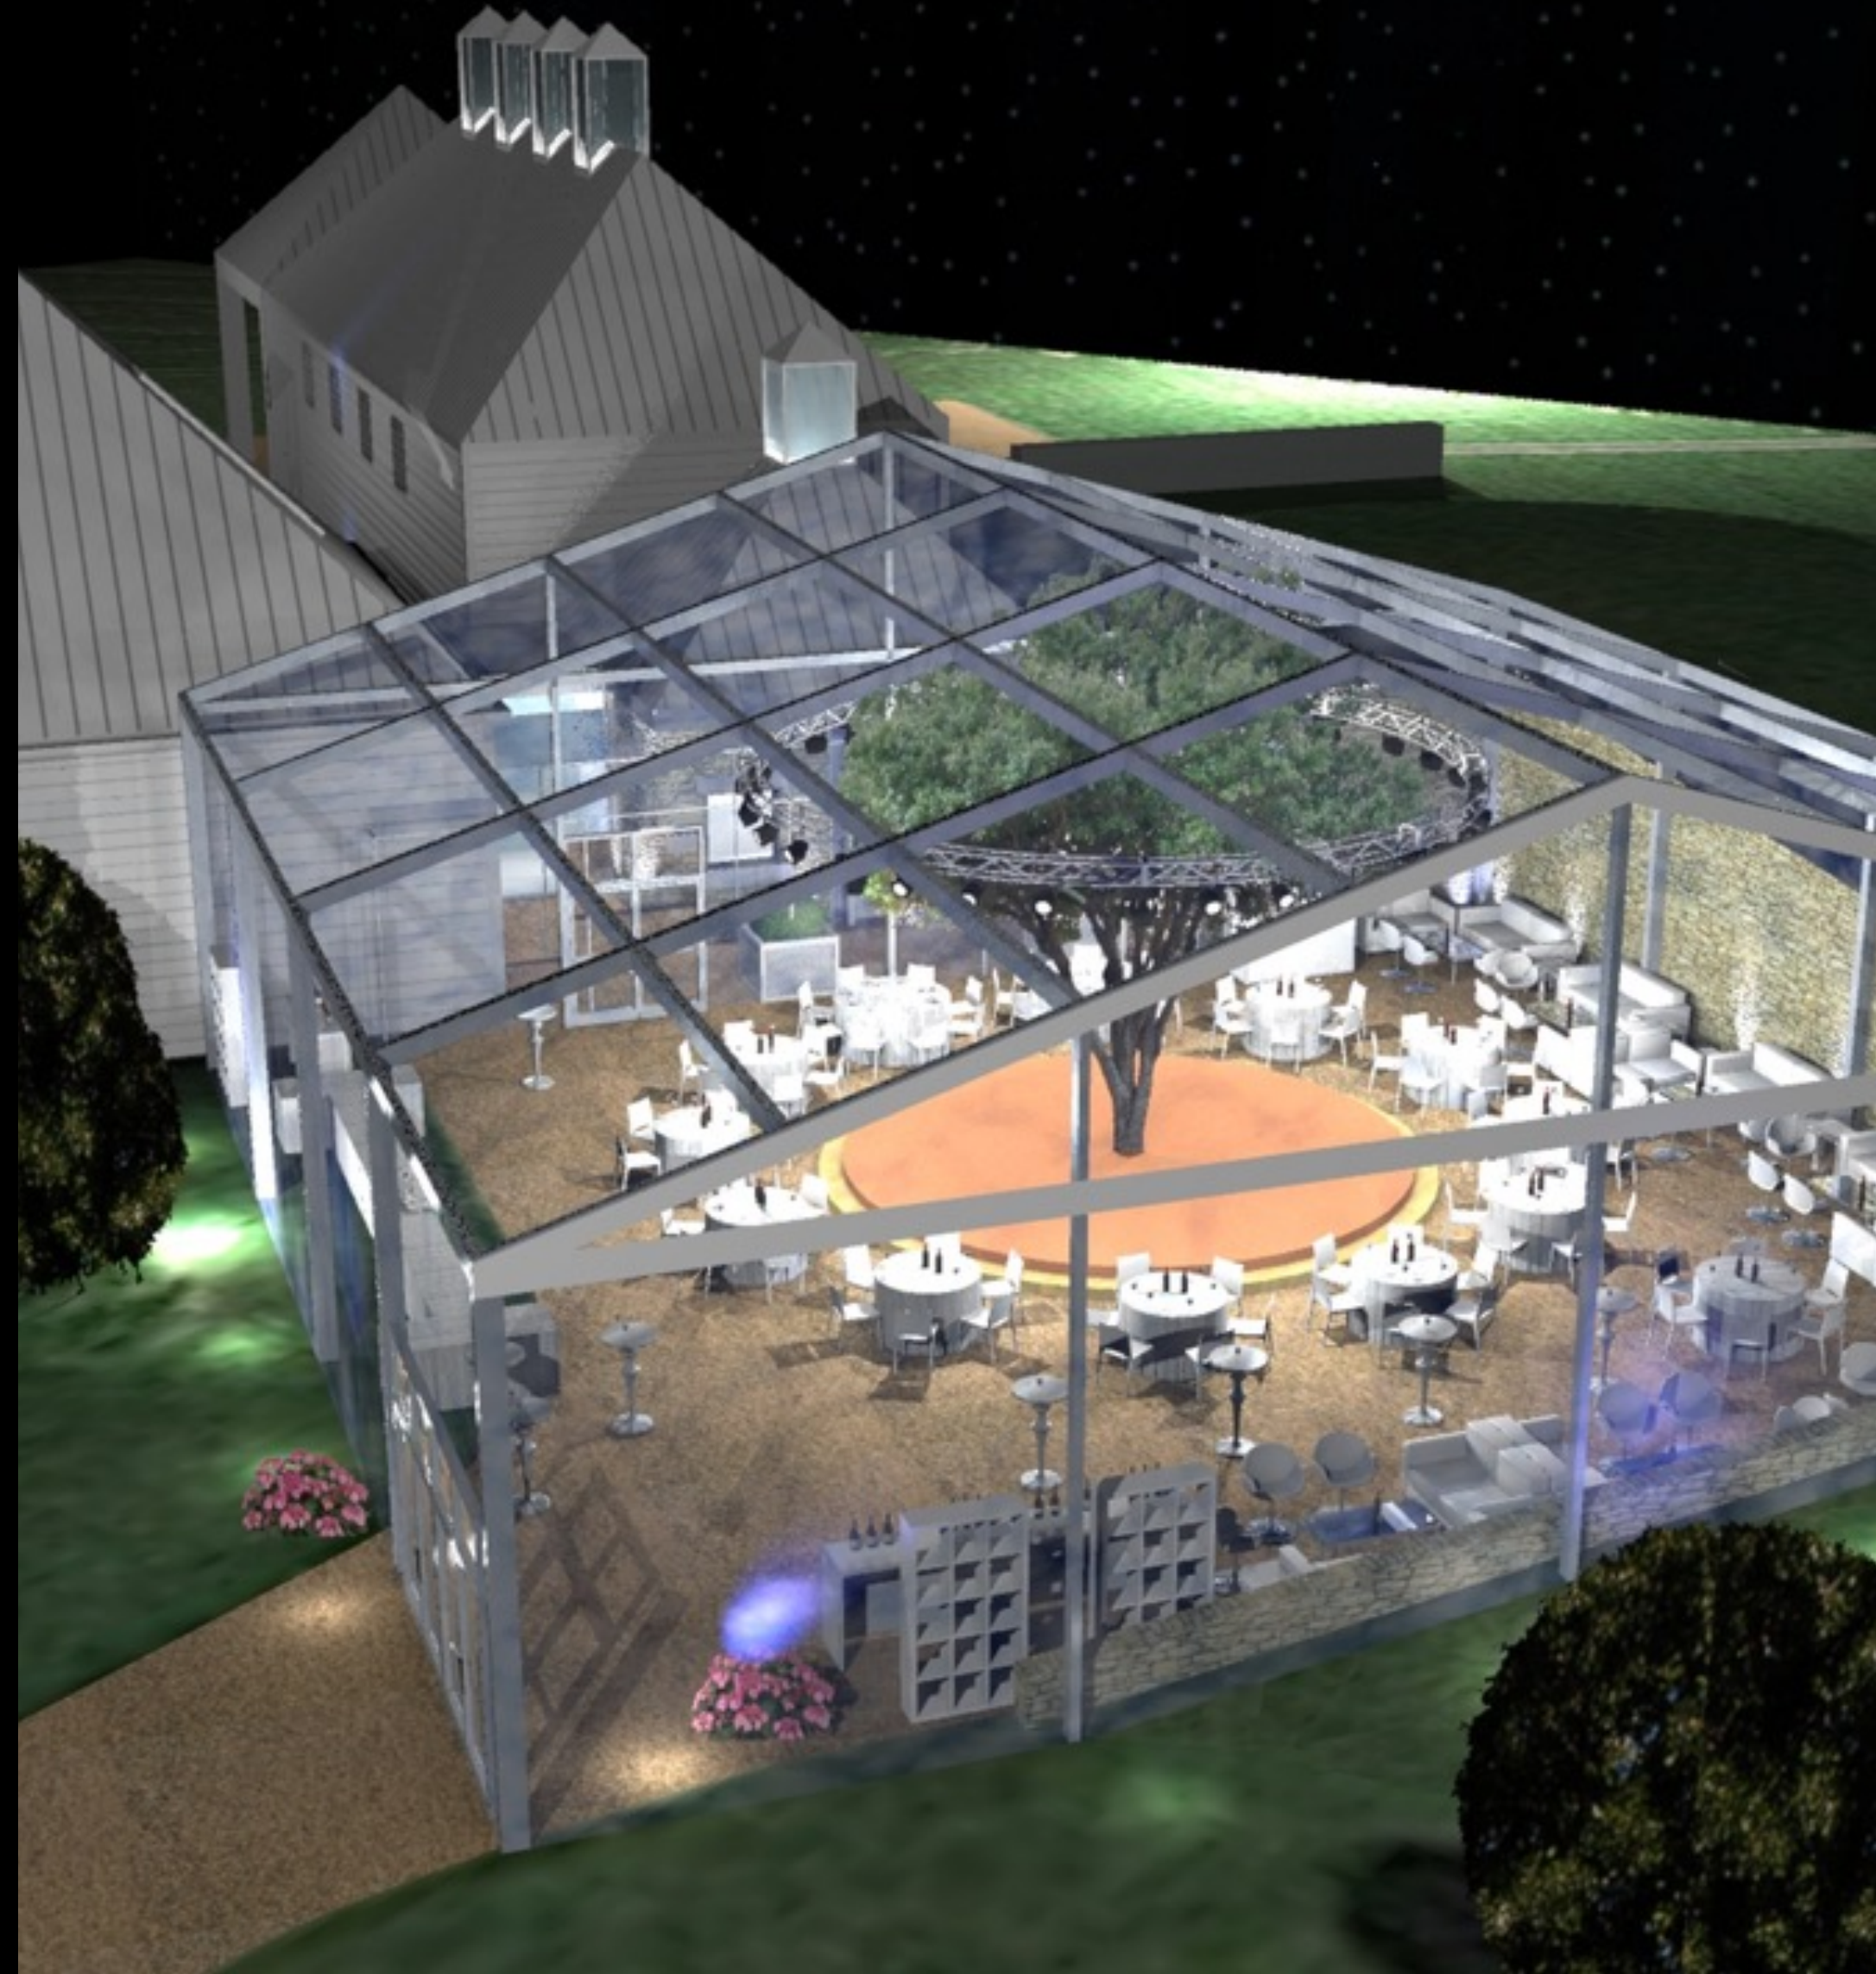

— Relevant Samples and Studies Follow —

GROUP
OUTDOORS

VENUES, LOUNGES & PAVILIONS

VENUES, LOUNGES & PAVILIONS

VENUES, LOUNGES & PAVILIONS

VENUES, LOUNGES & PAVILIONS

MOBILE LOUNGES

A unique field-side experience featuring a mobile lounge with an overlook.

Gain VIP access to the thrill-of-the-grill mobile club lounge.

The ultimate field-side experience for polo, show jumping, steeplechase and more.

VENUES, LOUNGES & PAVILIONS

EXPERIENCES

Often staged field-side in unique venues, our productions are celebrations of the outdoor lifestyle — a blend of equestrian sport, food, wine, cars and music.

EXPERIENCES

SETTINGS

SETTINGS

30 x 30 FIELD-SIDE FLOOR PLAN

40 x 40 BAR & LOUNGE

Shown is a 40 x 40 tent with sides, white perimeter fencing, and a range of decor and room sets. Larger set ups can also be designed and deployed.

30 x 45 VIP BERM POSITION

30 x 45 VIP BERM POSITION

60 x 60 CLEAR @ 28 FEET — CUSTOM BUILD

20 x 60 ARENA OVERLOOK

Arena Overlook perfect for extended season entertainment in all weather arenas