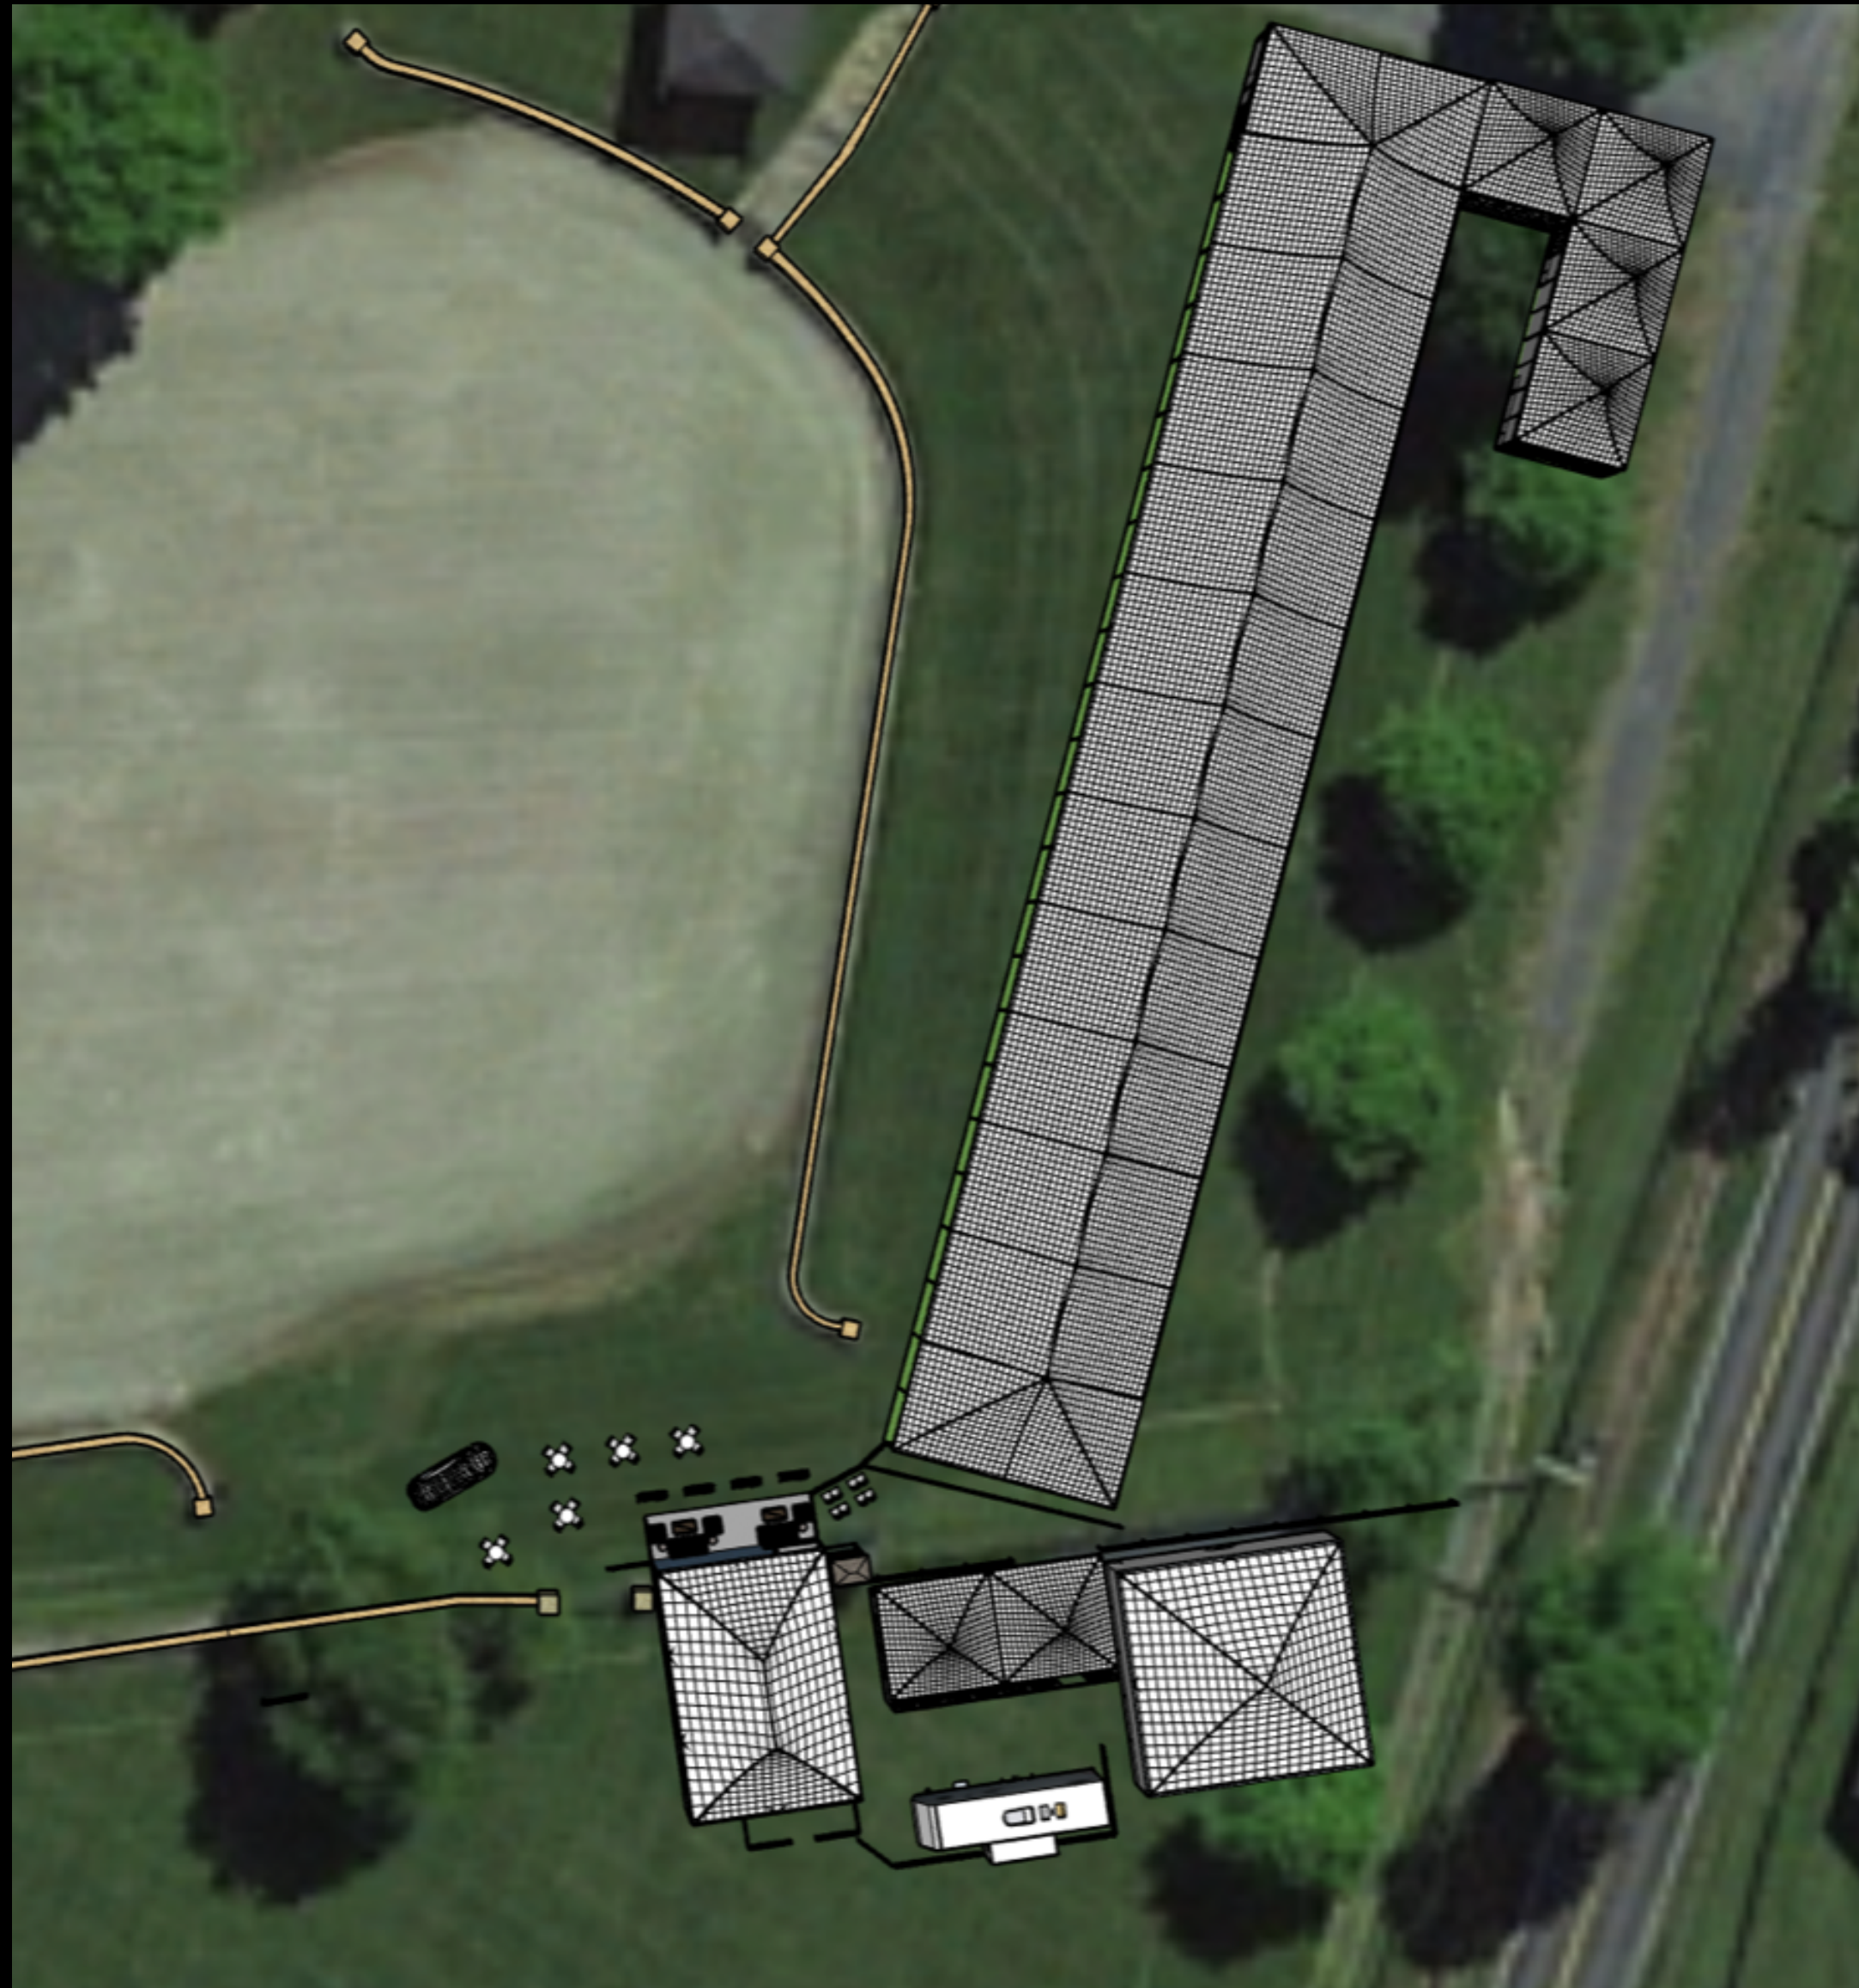

EXPERIENCES

SETTINGS

SETTINGS

30 x 30 FIELD-SIDE FLOOR PLAN

40 x 40 BAR & LOUNGE

Shown is a 40 x 40 tent with sides, white perimeter fencing, and a range of decor and room sets. Larger set ups can also be designed and deployed.

30 x 45 VIP BERM POSITION

30 x 45 VIP BERM POSITION

60 x 60 CLEAR @ 28 FEET — CUSTOM BUILD

20 x 60 ARENA OVERLOOK

Arena Overlook perfect for extended season entertainment in all weather arenas