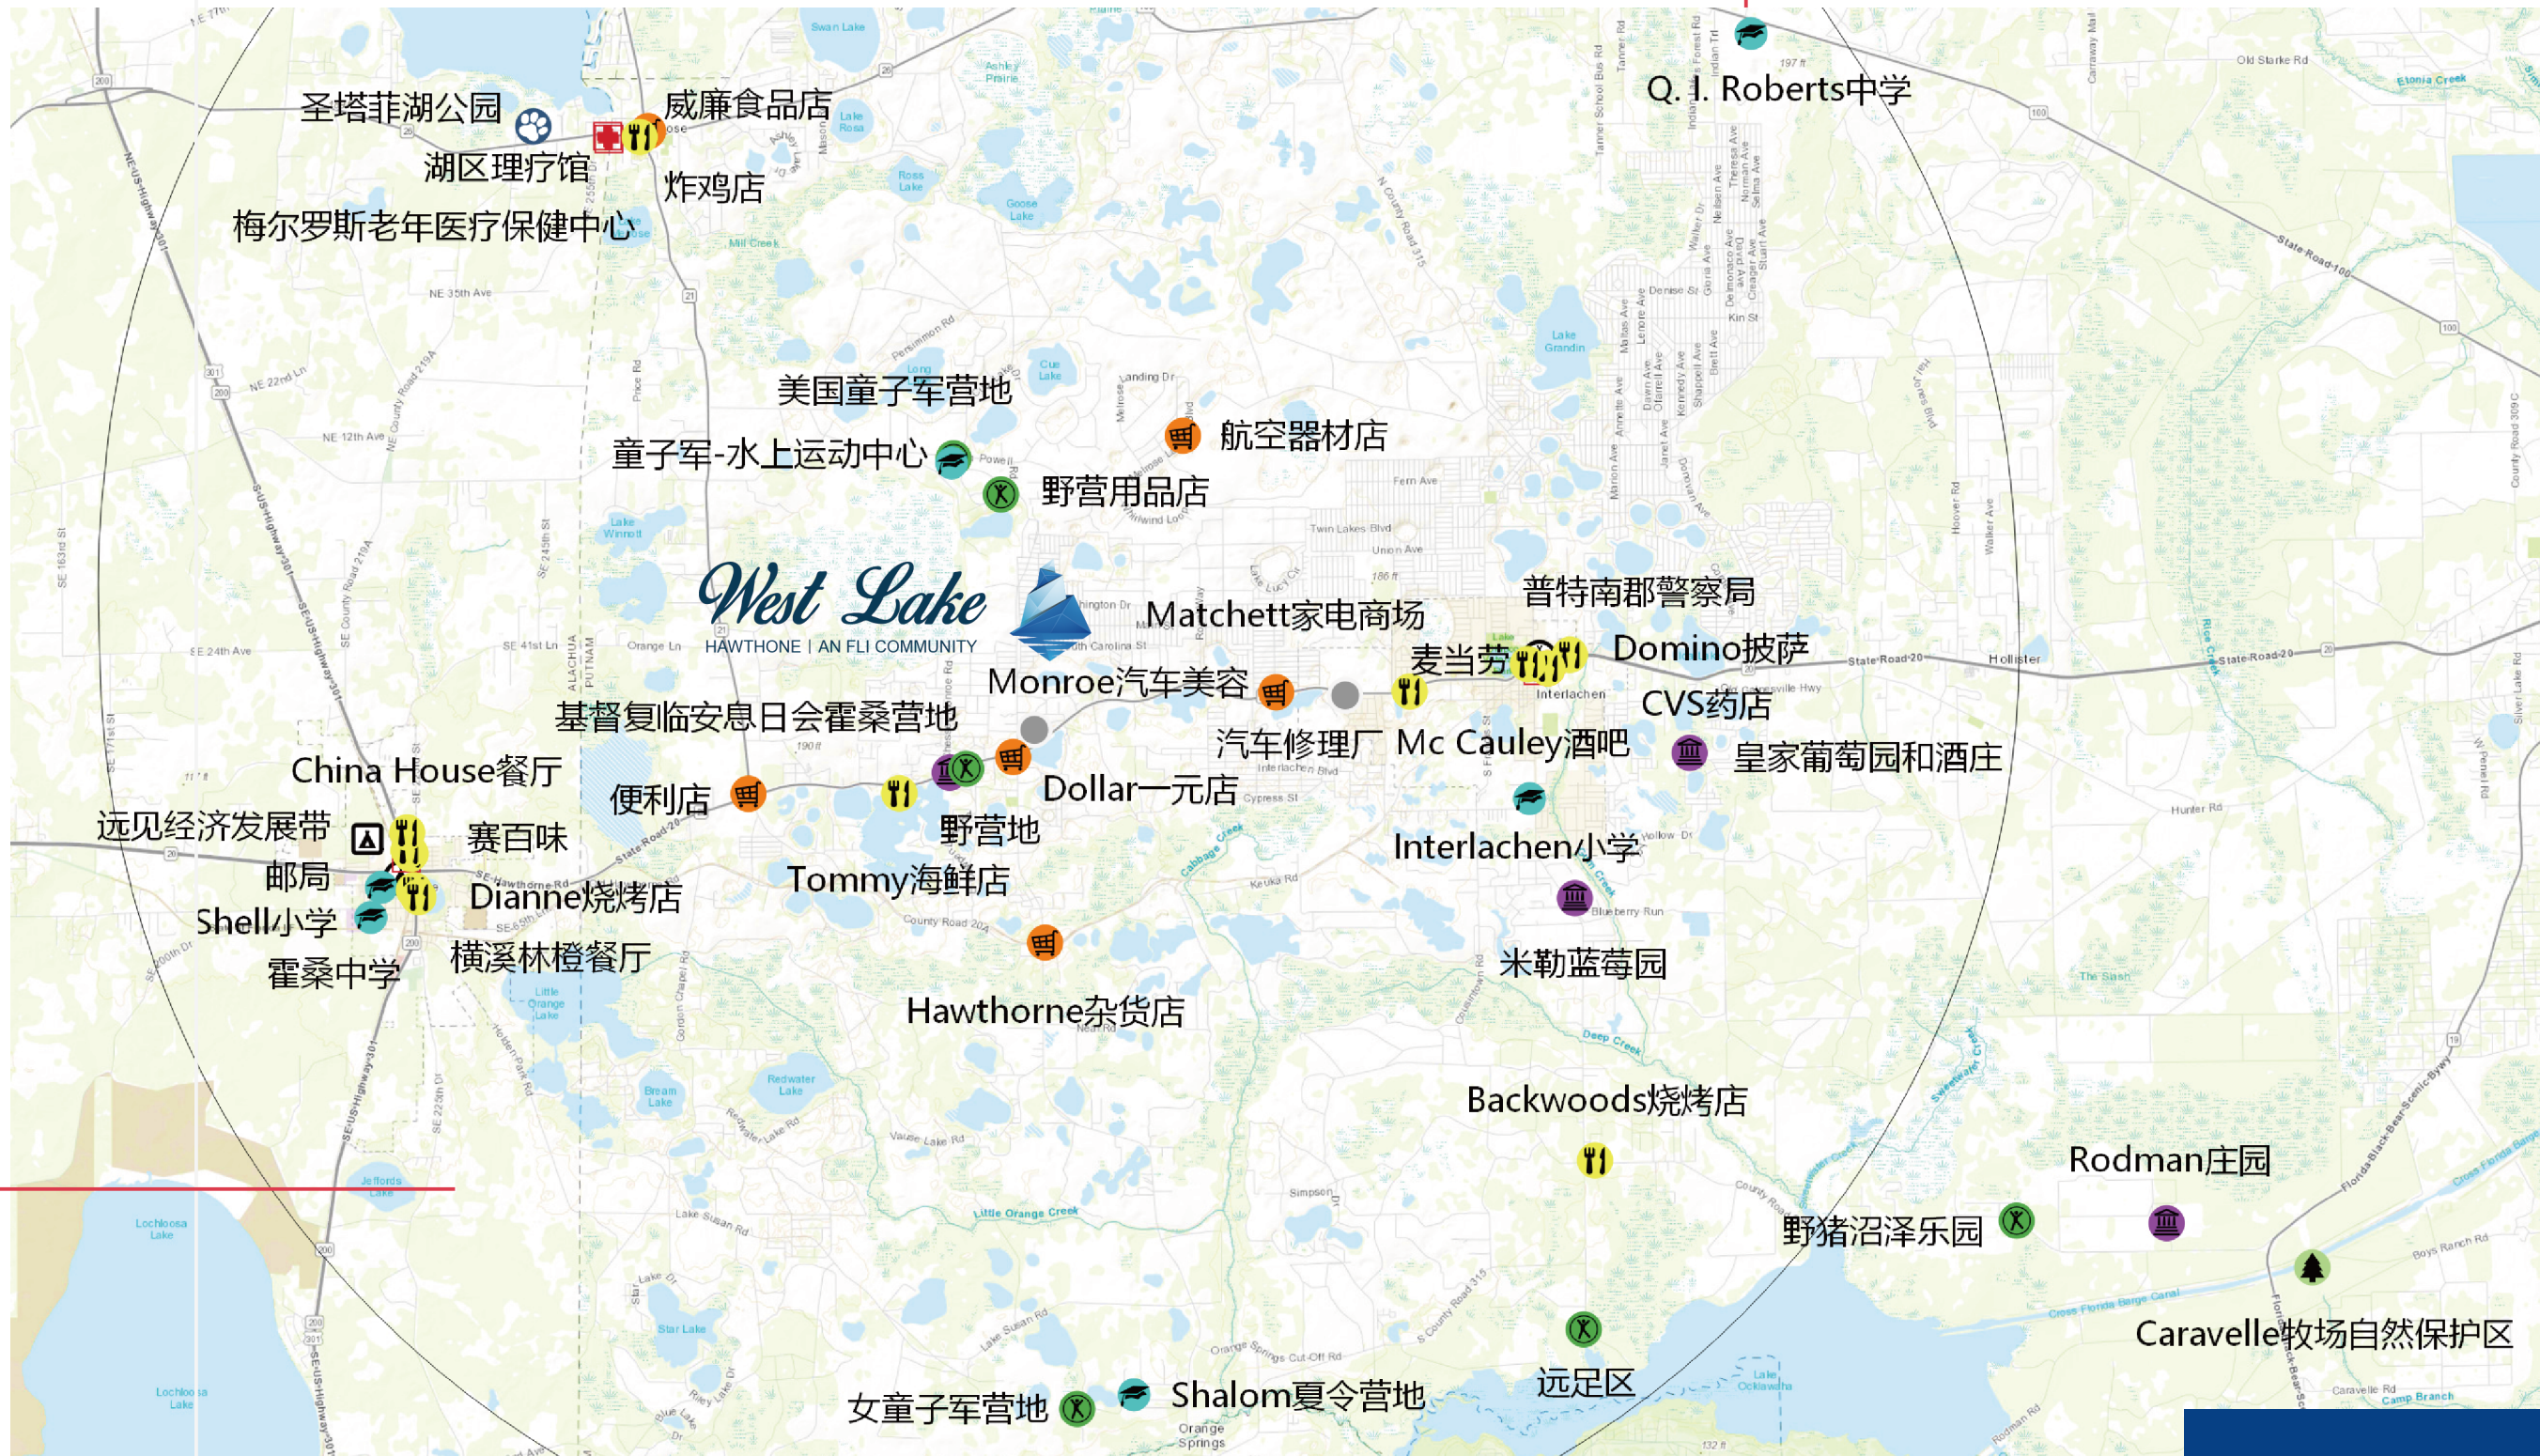

10英里
生活配套举例