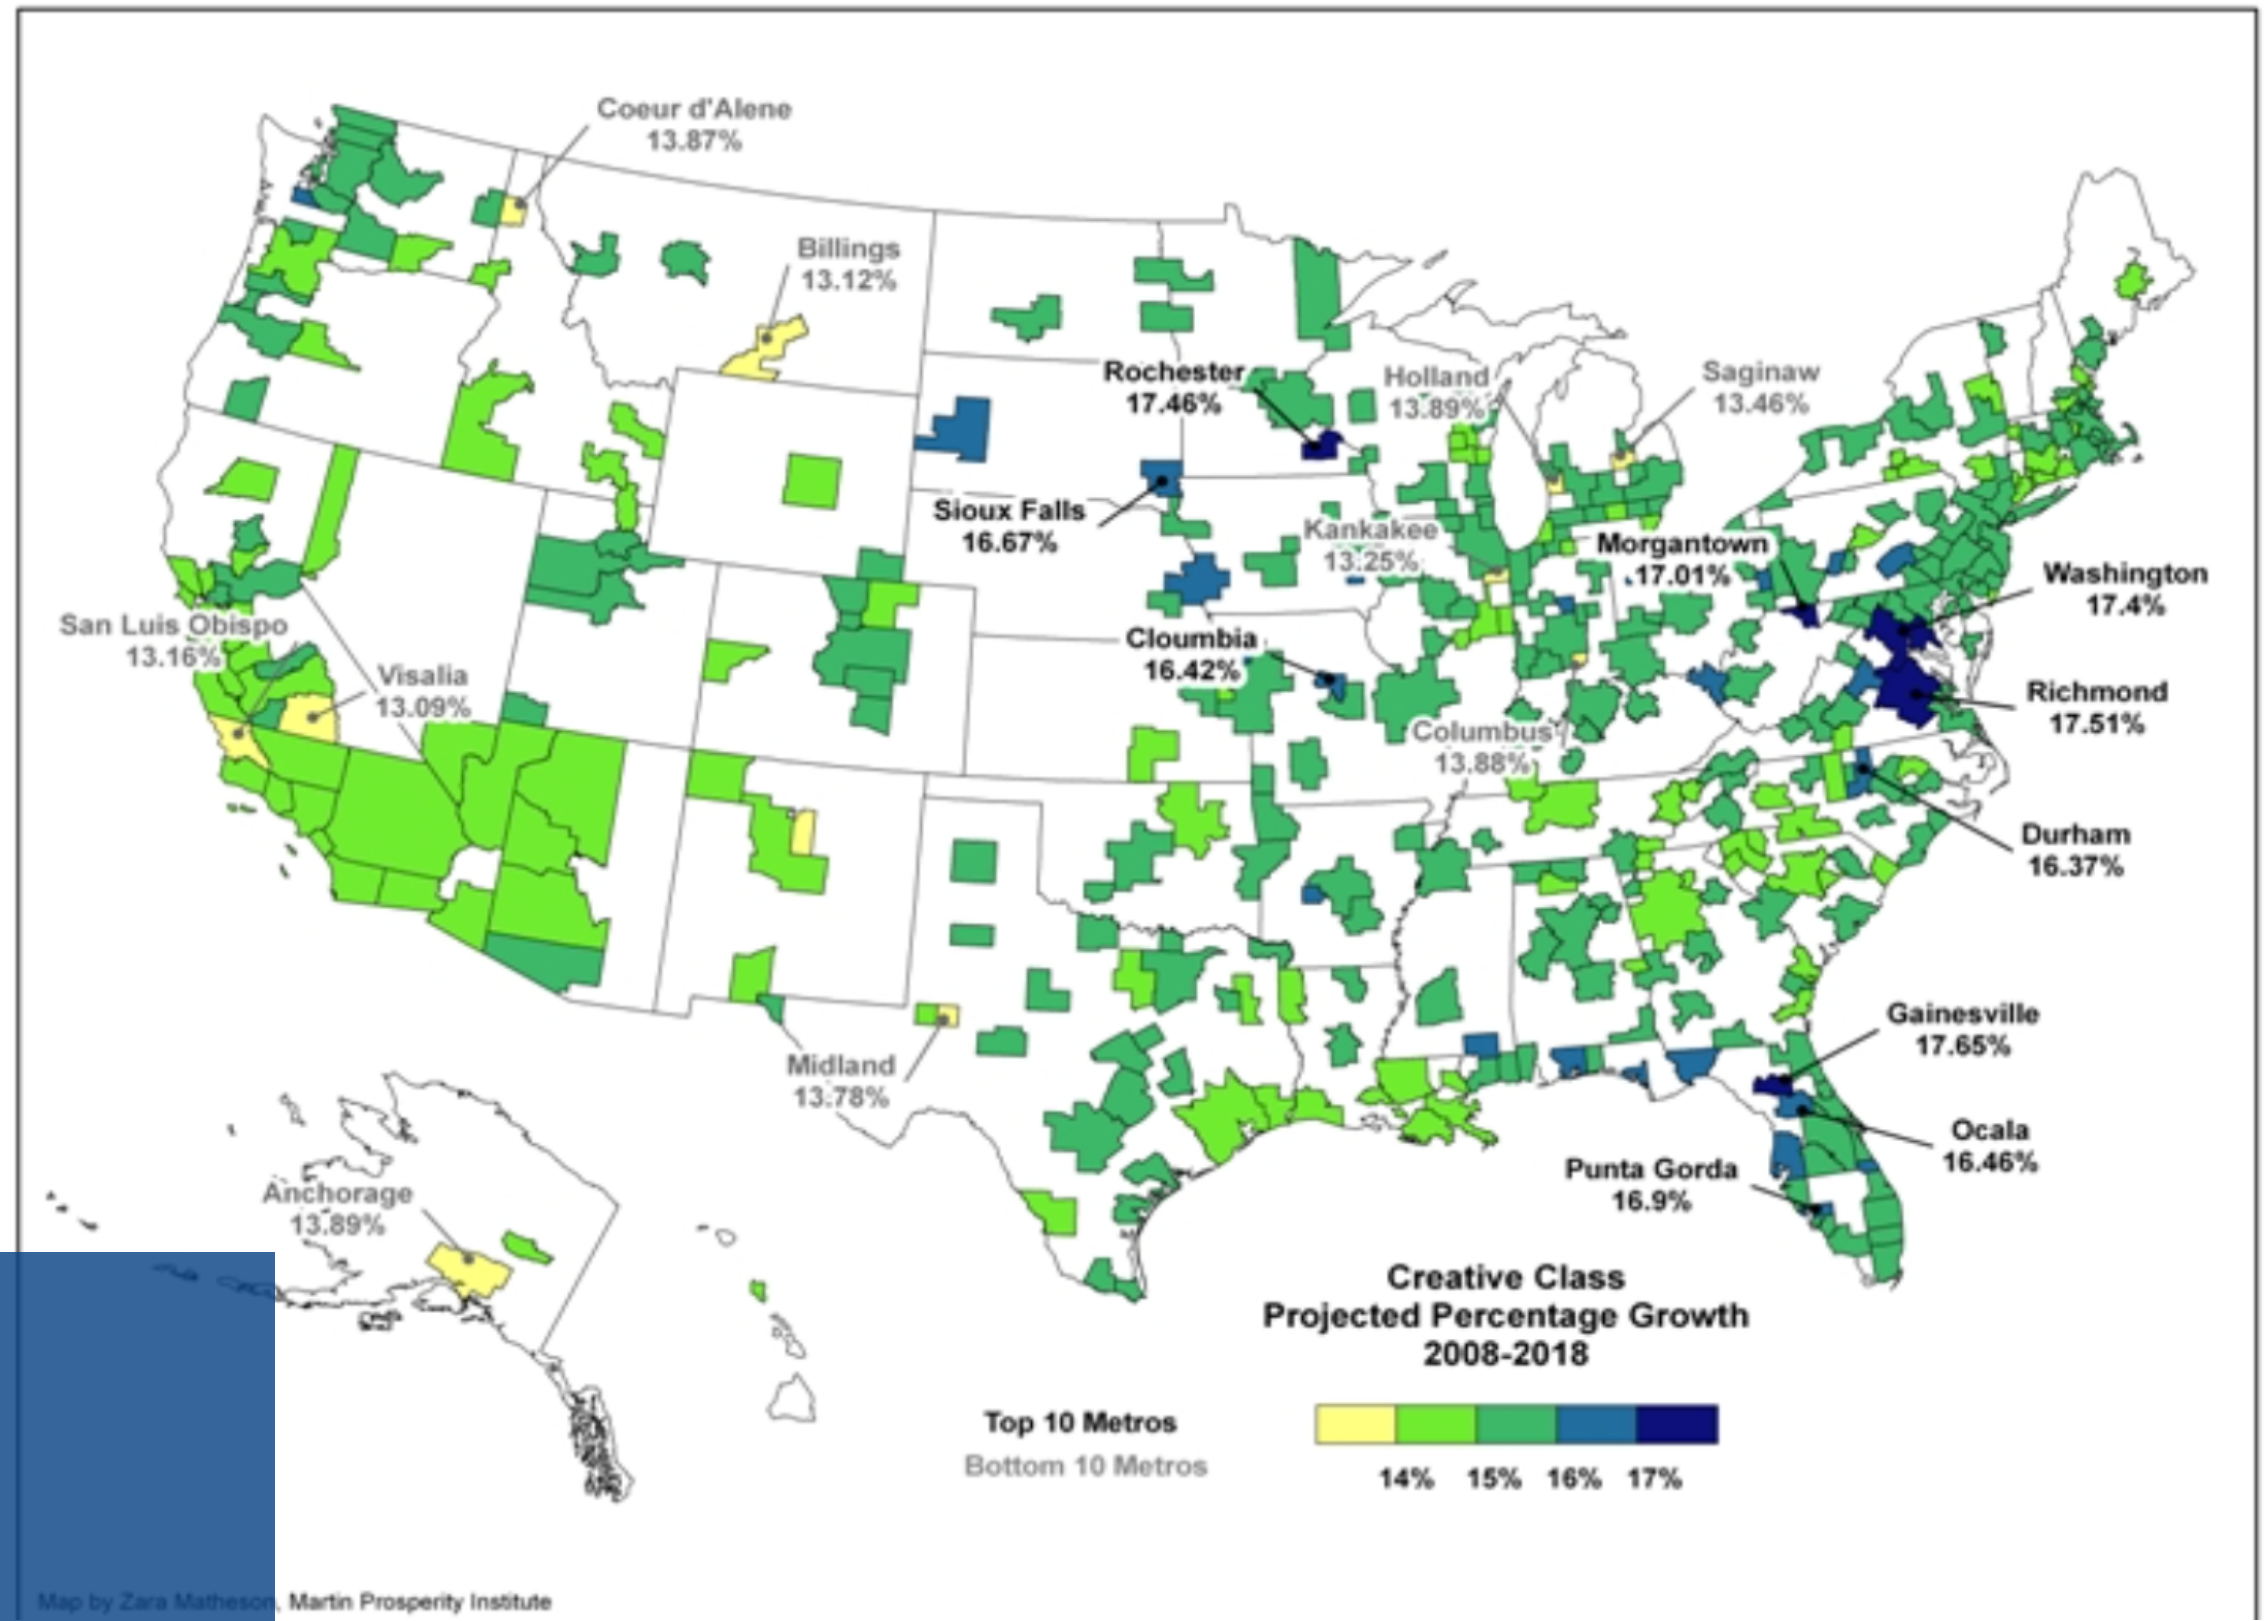

Gainesville, FL - home to the University of Florida - is the biggest projected gainer, with a projected 17.7 percent increase in creative class jobs.
Author: Richard Florida. *The Atlantic* (August 2010)