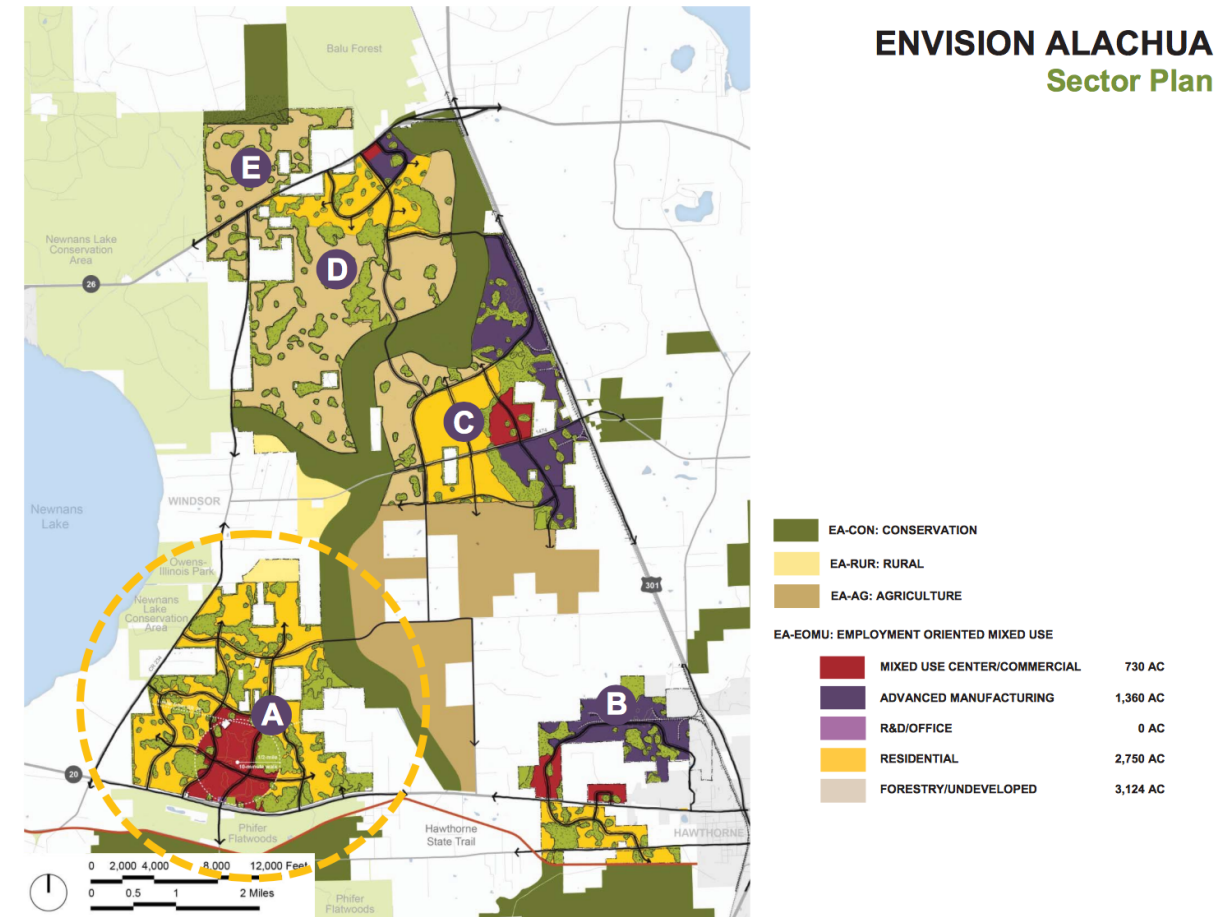

## Major Developments

- Plum Creek
- Innovation Square
- Celebration Pointe
- Butler Plaza and Expansion
- Power District
- Cade Museum

# Gainesville东部 经济发展走廊

ENVISION ALACHUA  
A STRONG FOCUS ON JOBS

A STRONG FOCUS ON JOBS

# 经济发展走廊 Envision Alachua

阿拉楚郡远见经济发展带

## ENVISION ALACHUA/PLUM CREEK

从甘城到霍桑的SR-20公路周边将会先行发展：  
SR-20 Job Center  
未来多年内将持续增加高达3万个就业机会。

**90%** Conservation, Preservation & Open Space  
**4%** Rural  
**6%** Employment Oriented & Community Activities