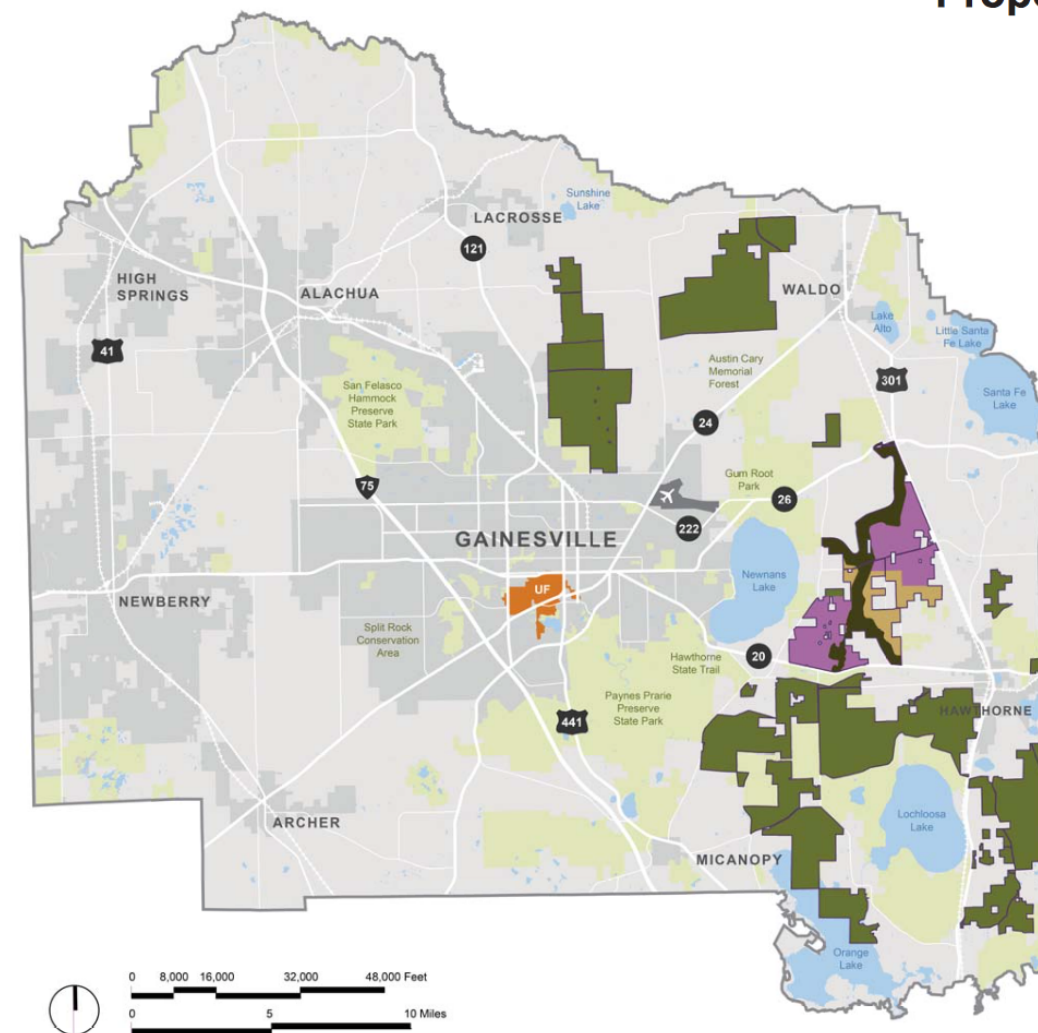

## Major Developments

- Plum Creek
- Innovation Square
- Celebration Pointe
- Butler Plaza and Expansion
- Power District
- Cade Museum

# Gainesville东部 经济发展走廊

ENVISION ALACHUA  
A STRONG FOCUS ON JOBS

A STRONG FOCUS ON JOBS

# 经济发展走廊 Envision Alachua

阿拉楚郡远见经济发展带

## ENVISION ALACHUA/PLUM CREEK

从甘城到霍桑的SR-20公路周边将会先行发展：  
SR-20 Job Center  
未来多年内将持续增加高达3万个就业机会。

**90%** Conservation, Preservation & Open Space  
**4%** Rural  
**6%** Employment Oriented & Community Activities