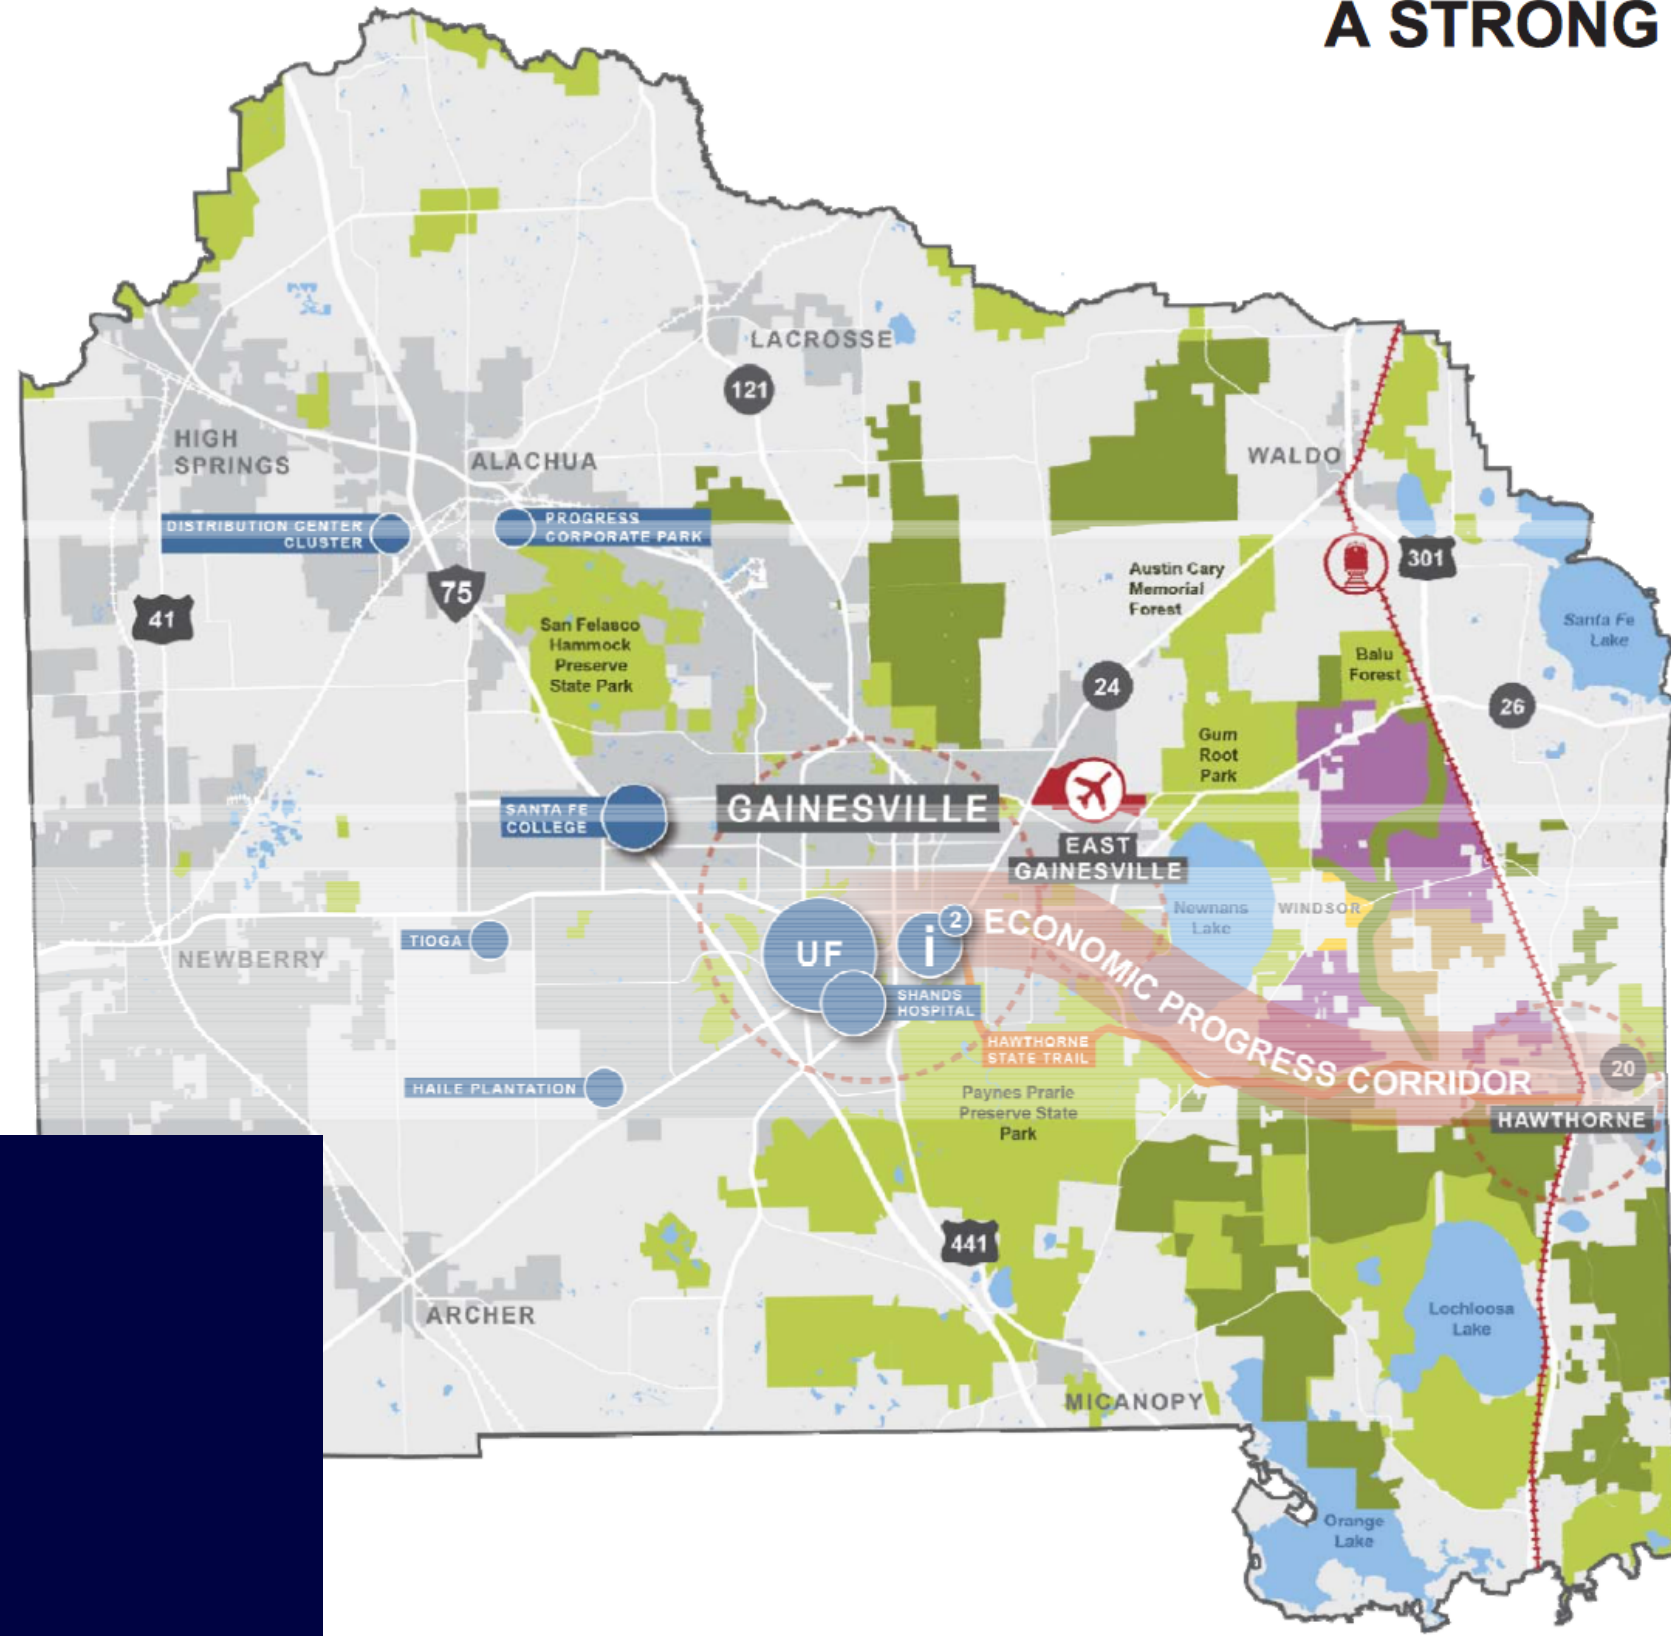

## Major Developments

- Plum Creek
- Innovation Square
- Celebration Pointe
- Butler Plaza and Expansion
- Power District
- Cade Museum

# Gainesville东部 经济发展走廊

ENVISION ALACHUA  
A STRONG FOCUS ON JOBS

A STRONG FOCUS ON JOBS